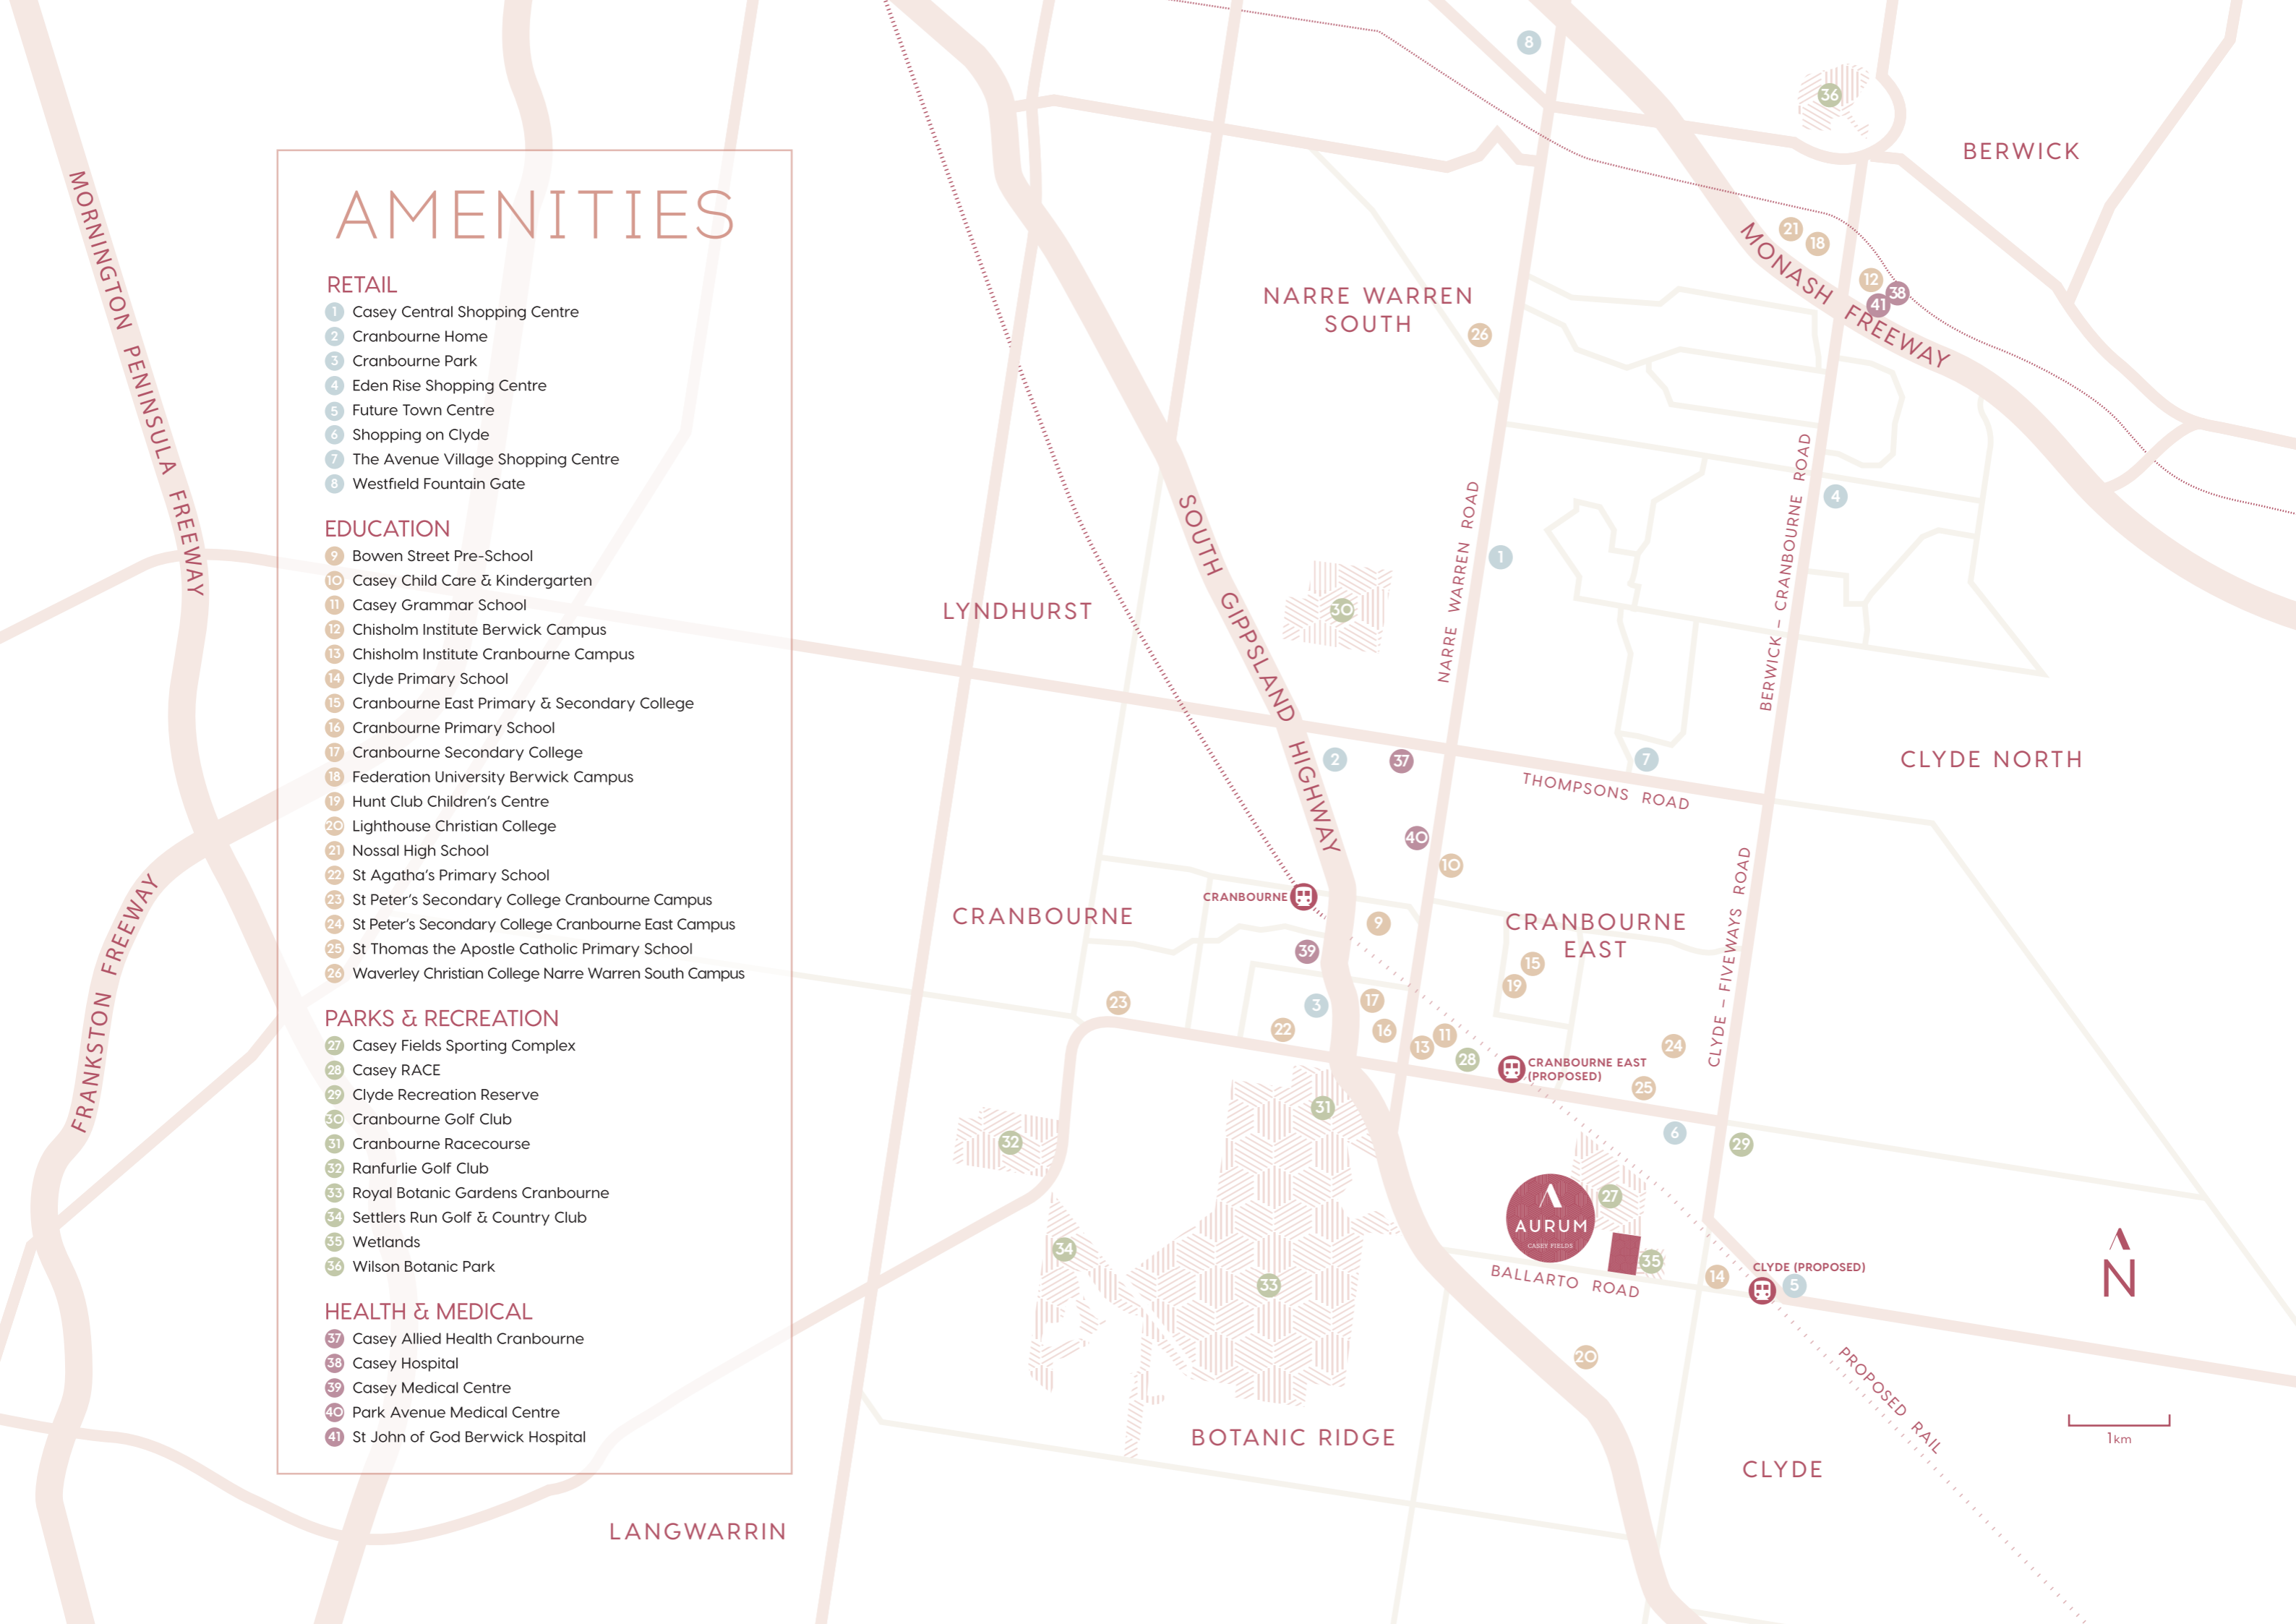

AMENITIES

RETAIL

- 1 Casey Central Shopping Centre
- 2 Cranbourne Home
- 3 Cranbourne Park
- 4 Eden Rise Shopping Centre
- 5 Future Town Centre
- 6 Shopping on Clyde
- 7 The Avenue Village Shopping Centre
- 8 Westfield Fountain Gate

EDUCATION

- 9 Bowen Street Pre-School
- 10 Casey Child Care & Kindergarten
- 11 Casey Grammar School
- 12 Chisholm Institute Berwick Campus
- 13 Chisholm Institute Cranbourne Campus
- 14 Clyde Primary School
- 15 Cranbourne East Primary & Secondary College
- 16 Cranbourne Primary School
- 17 Cranbourne Secondary College
- 18 Federation University Berwick Campus
- 19 Hunt Club Children's Centre
- 20 Lighthouse Christian College
- 21 Nossal High School
- 22 St Agatha's Primary School
- 23 St Peter's Secondary College Cranbourne Campus
- 24 St Peter's Secondary College Cranbourne East Campus
- 25 St Thomas the Apostle Catholic Primary School
- 26 Waverley Christian College Narre Warren South Campus

PARKS & RECREATION

- 27 Casey Fields Sporting Complex
- 28 Casey RACE
- 29 Clyde Recreation Reserve
- 30 Cranbourne Golf Club
- 31 Cranbourne Racecourse
- 32 Ranfurlie Golf Club
- 33 Royal Botanic Gardens Cranbourne
- 34 Settlers Run Golf & Country Club
- 35 Wetlands
- 36 Wilson Botanic Park

HEALTH & MEDICAL

- 37 Casey Allied Health Cranbourne
- 38 Casey Hospital
- 39 Casey Medical Centre
- 40 Park Avenue Medical Centre
- 41 St John of God Berwick Hospital

LANGWARRIN